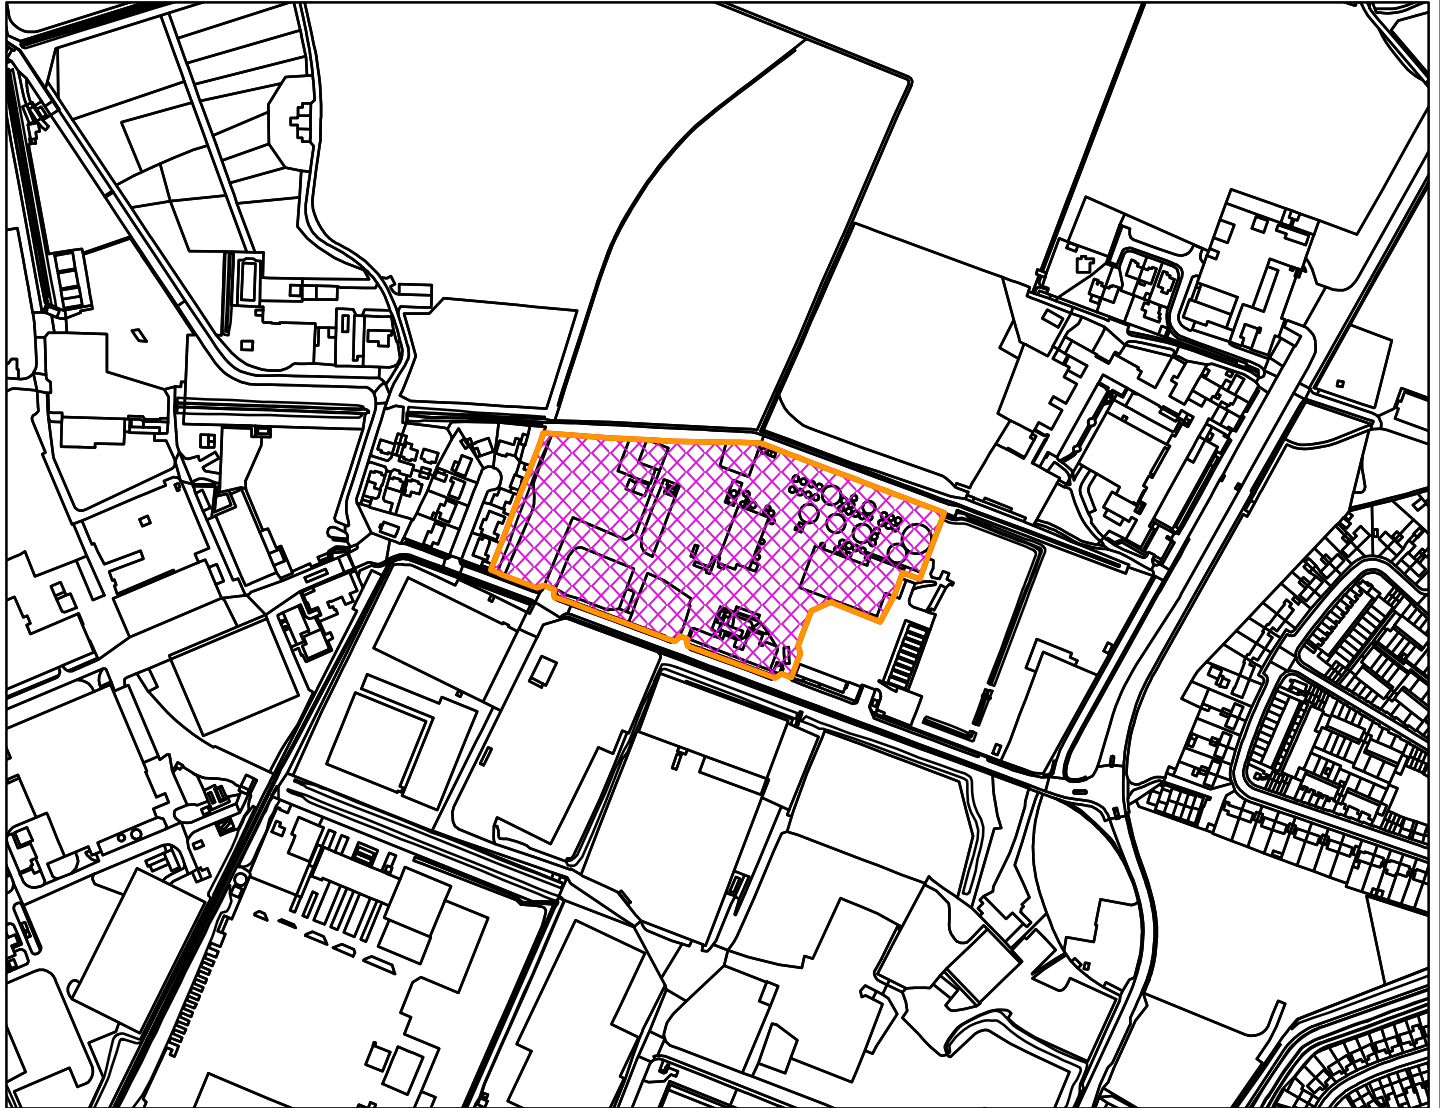

23/00735/FM

Borough Council of
**King's Lynn &
West Norfolk**

Omex Agriculture Ltd Estuary Road PE30 2HH

Legend

Scale: 1:5,000

Reproduced from the Ordnance Survey map with permission of the Controller of His Majesty's Stationery Office © Crown Copyright 2023.

Unauthorised reproduction infringes Crown Copyright and may lead to prosecution or civil proceedings.

| | |
|--------------|------------|
| Organisation | BCKLWN |
| Department | Department |
| Comments | |
| Date | 21/11/2023 |
| MSA Number | 0100024314 |